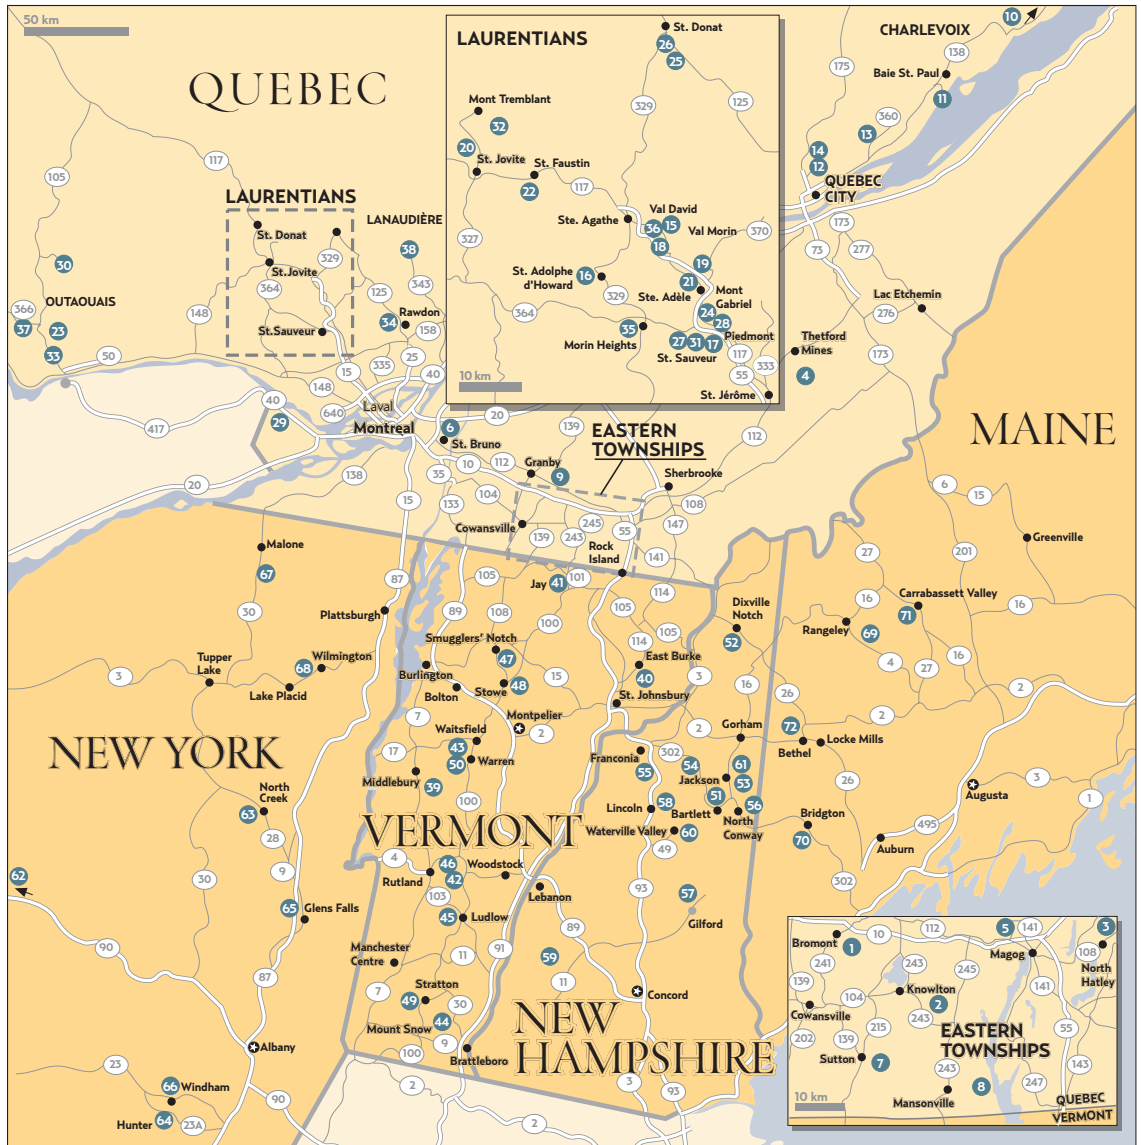

More than 70 ski hills within range of Montreal

Do you know?

Last winter there was a record number of skier visits, with all regions in Canada having an increased level of participation. However, fewer U.S. skiers visited Canadian ski resorts.

Quebec and Western Canada have the highest percentage of advanced or expert skiers.

While the majority of snowboarders are male, women comprise the majority of cross-country skiers.

The most common ski injury is a sprained thumb.

Quebec skiers and snowboarders are older than skiers and boarders from other parts of the country.

An alpine skier skis an average of 7.3 days per season, a snowboarder eight days per season and a telemark skier 10 days per season.

Online convenience
This chart is available at montrealgazette.com/travel

THE GAZETTE

Child – Cost of child's ticket per day
NA – Not available
Youth – Cost of youth ticket per day
Adult – Cost of adult ticket per day

Cha – Chairlift
Cha+ – includes high-speed lifts
Gon – Gondola
Sur – Surface lift

* No charge for younger children; restrictions apply.
** Charge for younger children.
*** Other senior discounts might be available
▲ Weekday includes Sunday

RESORT	LOCATION	PHONE	Trails	Vertical	Acres	Skiable Lifts	WEEKEND				WEEKDAY				Night Ski	Daycare (age)
							Adult	Youth (age)	Child (age)	Seniors***	Adult	Youth	Child	Seniors***		
EASTERN TOWNSHIPS / MONTRÉGIE / CHAUDIÈRE-APPALACHES																
1	Bromont	450-534-2200	129	1,270 ft	450	7 Cha+, 1 Sur	$59	$45 (14-23 ID)	$33(6-13)**	65+$45	$59	$45	$33**	65+$45	$42, $34, $30, $8	2 yrs +
2	Glen Mountain	Knowlton	Closed for the season													
3	Montjoye	North Hatley	24	630 ft	135	1 Cha, 2 Sur	$28	$23 (16-23 ID)	$19 (6-15)*	55-69 $19	$28	$23	$19*	55-69 $19	$19, $17, $15	18 mos+ w/ends.
4	Mont Adstock	Thetford Mines	21	1,105 ft	N/A	1 Cha, 2 Sur	$28	$23 (13-17ID)	$23 (6-12)*	65+$28	closed Monday to Wednesday		No	under 10yrs		
5	Mont Orford	Orford	61	1,933 ft	231	1 Hyb.Gon, 4 Ch, 4 Sur	$47	$37 (14-23)	$27 (6-13)*	65-69$27	$47	$37	$27*	65-69$27	No	2-6 yrs
6	Mont St. Bruno	St. Bruno	16	443 ft	50	8 Cha, 5 Sur	$35	$32 (13-18)	$29 (6-12)**	60+$32	$35	$32	$29**	60+$32	$26, $24, $21, $8	No
7	Mont Sutton	Sutton	53	1,500 ft	174	9 Cha+	$56	$41 (14-25 ID)	$32 (6-13)*	65+$41	$56	$41	$32*	65+$41	No	2-5 yrs
8	Owl's Head	Mansonville	45	1,772 ft	130	8 Cha + 1 Sur	$36 (18+)	$32 (14 + ID)	$27 (6-13)*	65+$15	$36	$32	$27*	65+$15	No	2-10 yrs
9	Shefford Valley	Granby	Closed for season													
QUEBEC CITY / CHARLEVOIX																
10	Grand Fonds	La Malbaie	14	1,095 ft	183	1 Cha, 2 Sur	$37	$32(ID)	$28 (7-17)*	65+$35	$35	$30	$26*	65+$33	No	any age
11	Le Massif	Petite Riv. St. François	49	2,526 ft	410	3 Cha+, 2 Sur	$67 (18+)	$46 (13-17 ID)	$37 (7-13)**	65+$55	$67	$46	$37*	65+$55	No	2-10 yrs
12	Le Relais	Lac Beauport	29	704 ft	173	2 Cha, 5 Sur	$37 (18+)	$30 (14-20 ID)	$20 (7-13)**	65+$30	$37	$30	$20**	65+$30	$22, $20, $17, $10	6 mos-6 yrs
13	Mont Ste. Anne	Beauport	66	2,050 ft	465	1 Gon, 6 Cha, 6 Sur	$59 (18+)	$46 (13-20 ID)	$32(6-12)*	65+$49	$59	$46	$32*	65+$49	$28, $25, $16	18 mos+
14	Stoneham	Stoneham	32	1,380 ft	326	4 Cha, 4 Sur	$49 (18+)	$37 (13-20 ID)	$22(6-12)*	65+$40	$49	$37	$22*	65+$40	$28, $25, $16	18 mos+